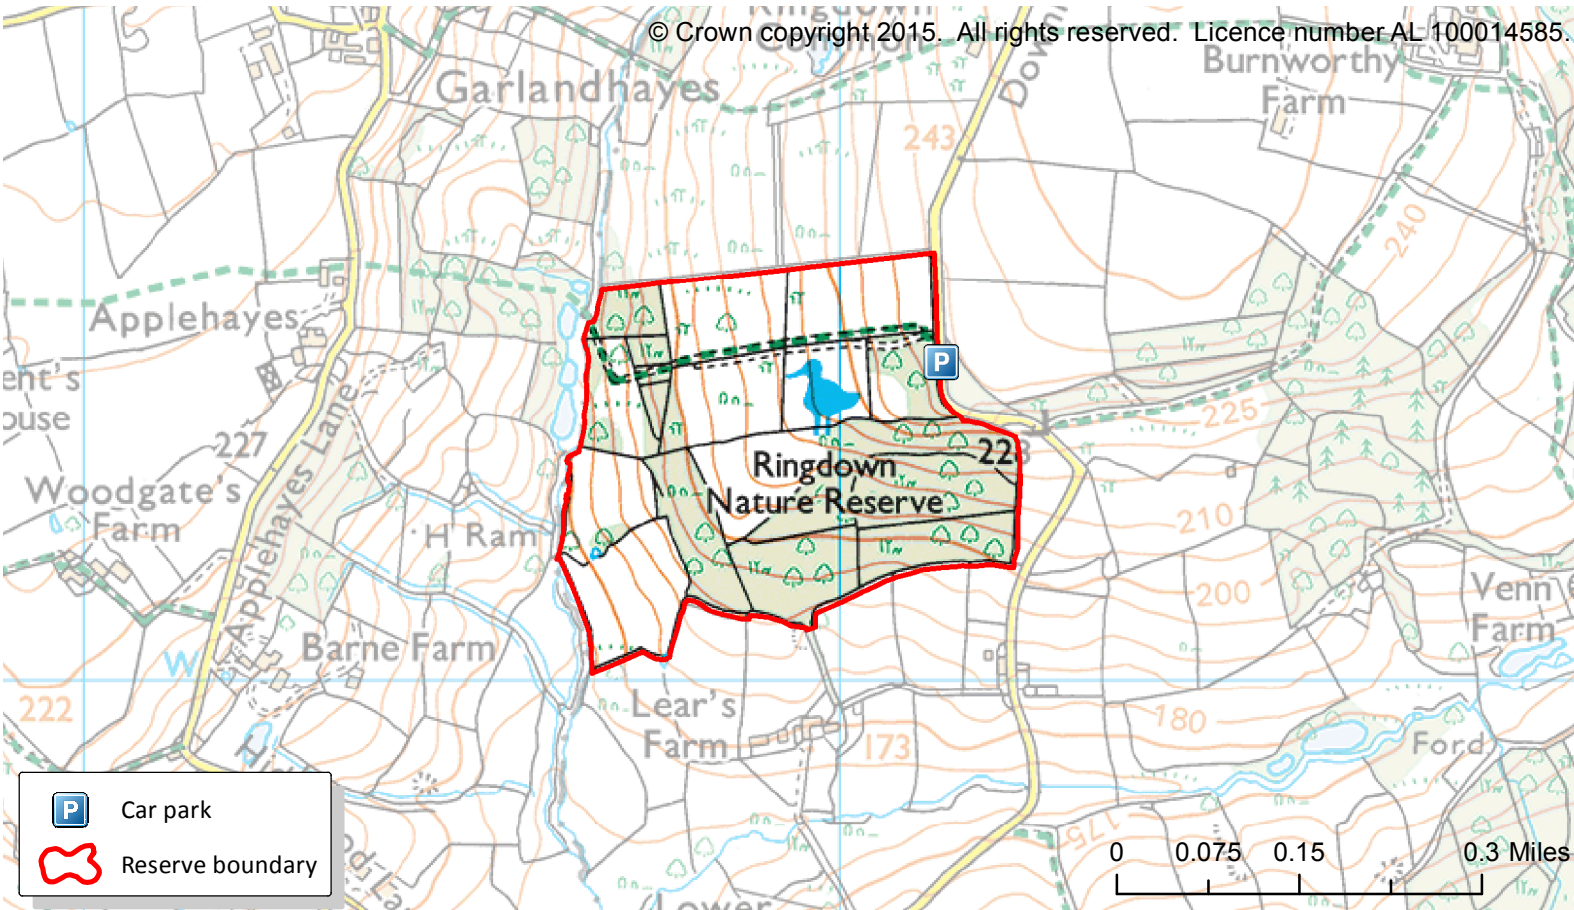

# 40 Ringdown

© Crown copyright 2015. All rights reserved. Licence number AL 100014585.

- Car park
- Reserve boundary